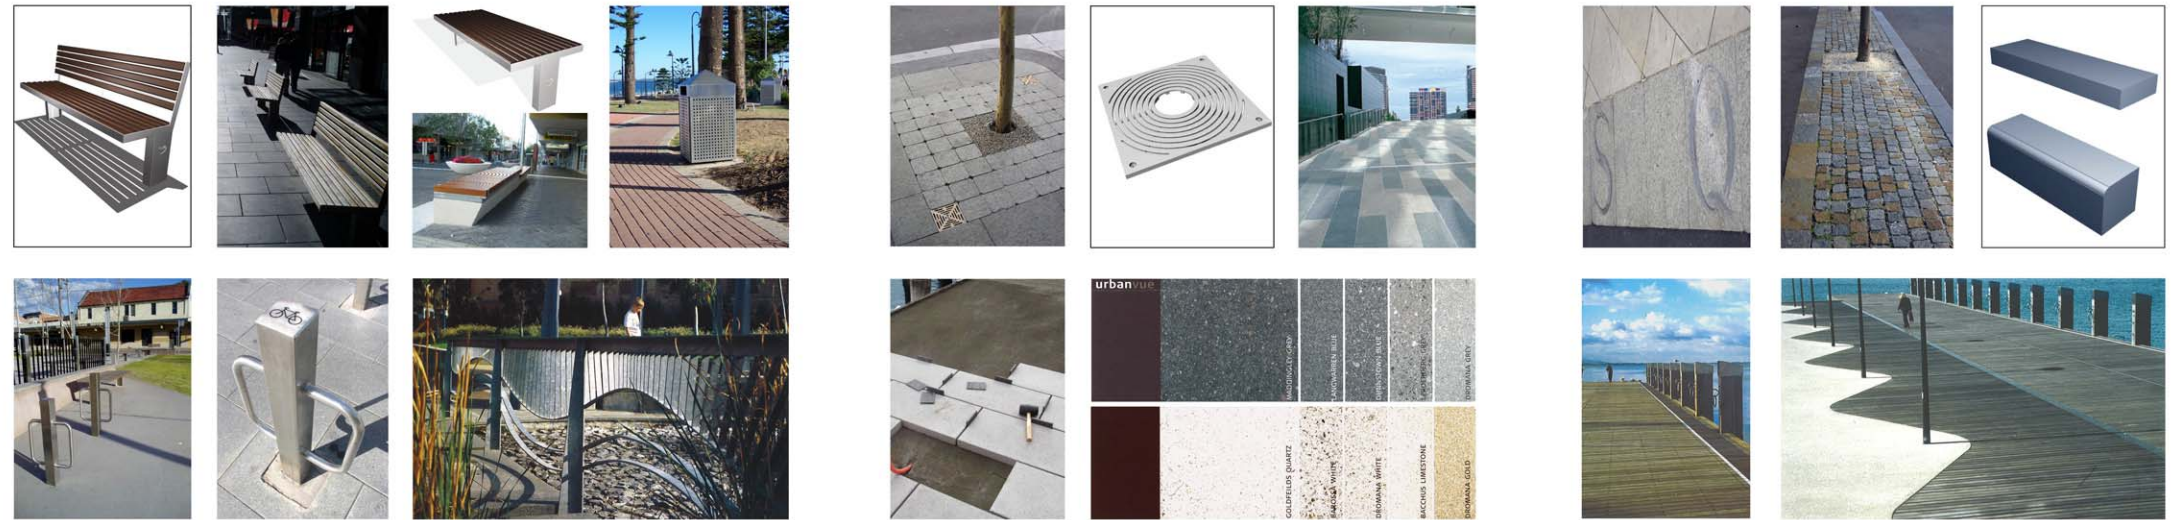

- 1 Multifunction Pole - A, B, C, D
- 2 Multifunction Pole - A, B, C, D
- 3 Multifunction Banner Option - A, B, C, D
- 4 Multifunction Pole - Customised Collar Option - A, B, C, D
- 5 Post LED Lighting Option - A, B, C, D
- 6 Post LED Lighting Option - A, B, C, D
- 7 Pedstrian Post Top Light - A, B, C, D
- 8 Pedstrian Post Top Light - A, B, C, D
- 9 Pedstrian Post Top Light - A, B, C, D
- 10 Feature Lantern - Custom - D
- 11 Stainless Steel Bollard - A, B, C, D
- 12 Custom Shelters - Glass/Steel/Timber Options - A, B, C, D
- 13 Custom Shelters - Glass/Steel/Timber Options - A, B, C, D
- 14 Custom Shelters - Glass/Steel/Timber Option - A, B, C, D
- 15 Bus Shelter Options - A, B, C, D

Lighting & Shelter

LEGEND - LOCATION

- A Arncliffe Town Centre
- B Banksia Town Centre
- C Bexley North Town Centre
- D Ramsgate Town Centre

PHOTOGRAPH KEY DIAGRAM

1	2	3	4	5	9	10	11	15	16	17
6	7	8	12	13	14	18	19			

PHOTOGRAPH DESCRIPTION

- 1 Bench Seat with Back Rest - A, B, C, D
- 2 Bench Seat with Back Rest - A, B, C, D
- 3 Bench Seat - Back Less - A, B, C, D
- 4 Bench with Stone / Concrete Barrier Base - A, B, C, D
- 5 Rockdale Standard Stainless / Steel Rubbish Bin - A, B, C, D
- 6 Bike Stand - A, B, C, D
- 7 Bike Stand - A, B, C, D
- 8 Custom Railing Fence - A, B, C, D
- 9 Tree Pit Paving Cover - A, B, C, D
- 10 Rockdale Standard Tree Pit Grate - A, B, C, D
- 11 Reconstituted Concrete Pavers - Large Format Pavers - A, B, C, D
- 12 Reconstituted Concrete Pavers - Large Format Pavers - A, B, C, D
- 13 Paving Colours (Dark) - A, B, C, D
- 14 Paving Colours (Light) - A, B, C, D
- 15 Stone Engraving - A, B, C, D
- 16 Porphyry Bands - A, B, C, D
- 17 Reconstituted Concrete Kerb & Gutter - A, B, C, D
- 18 Timber Boardwalk - D
- 19 Timber Boardwalk - D