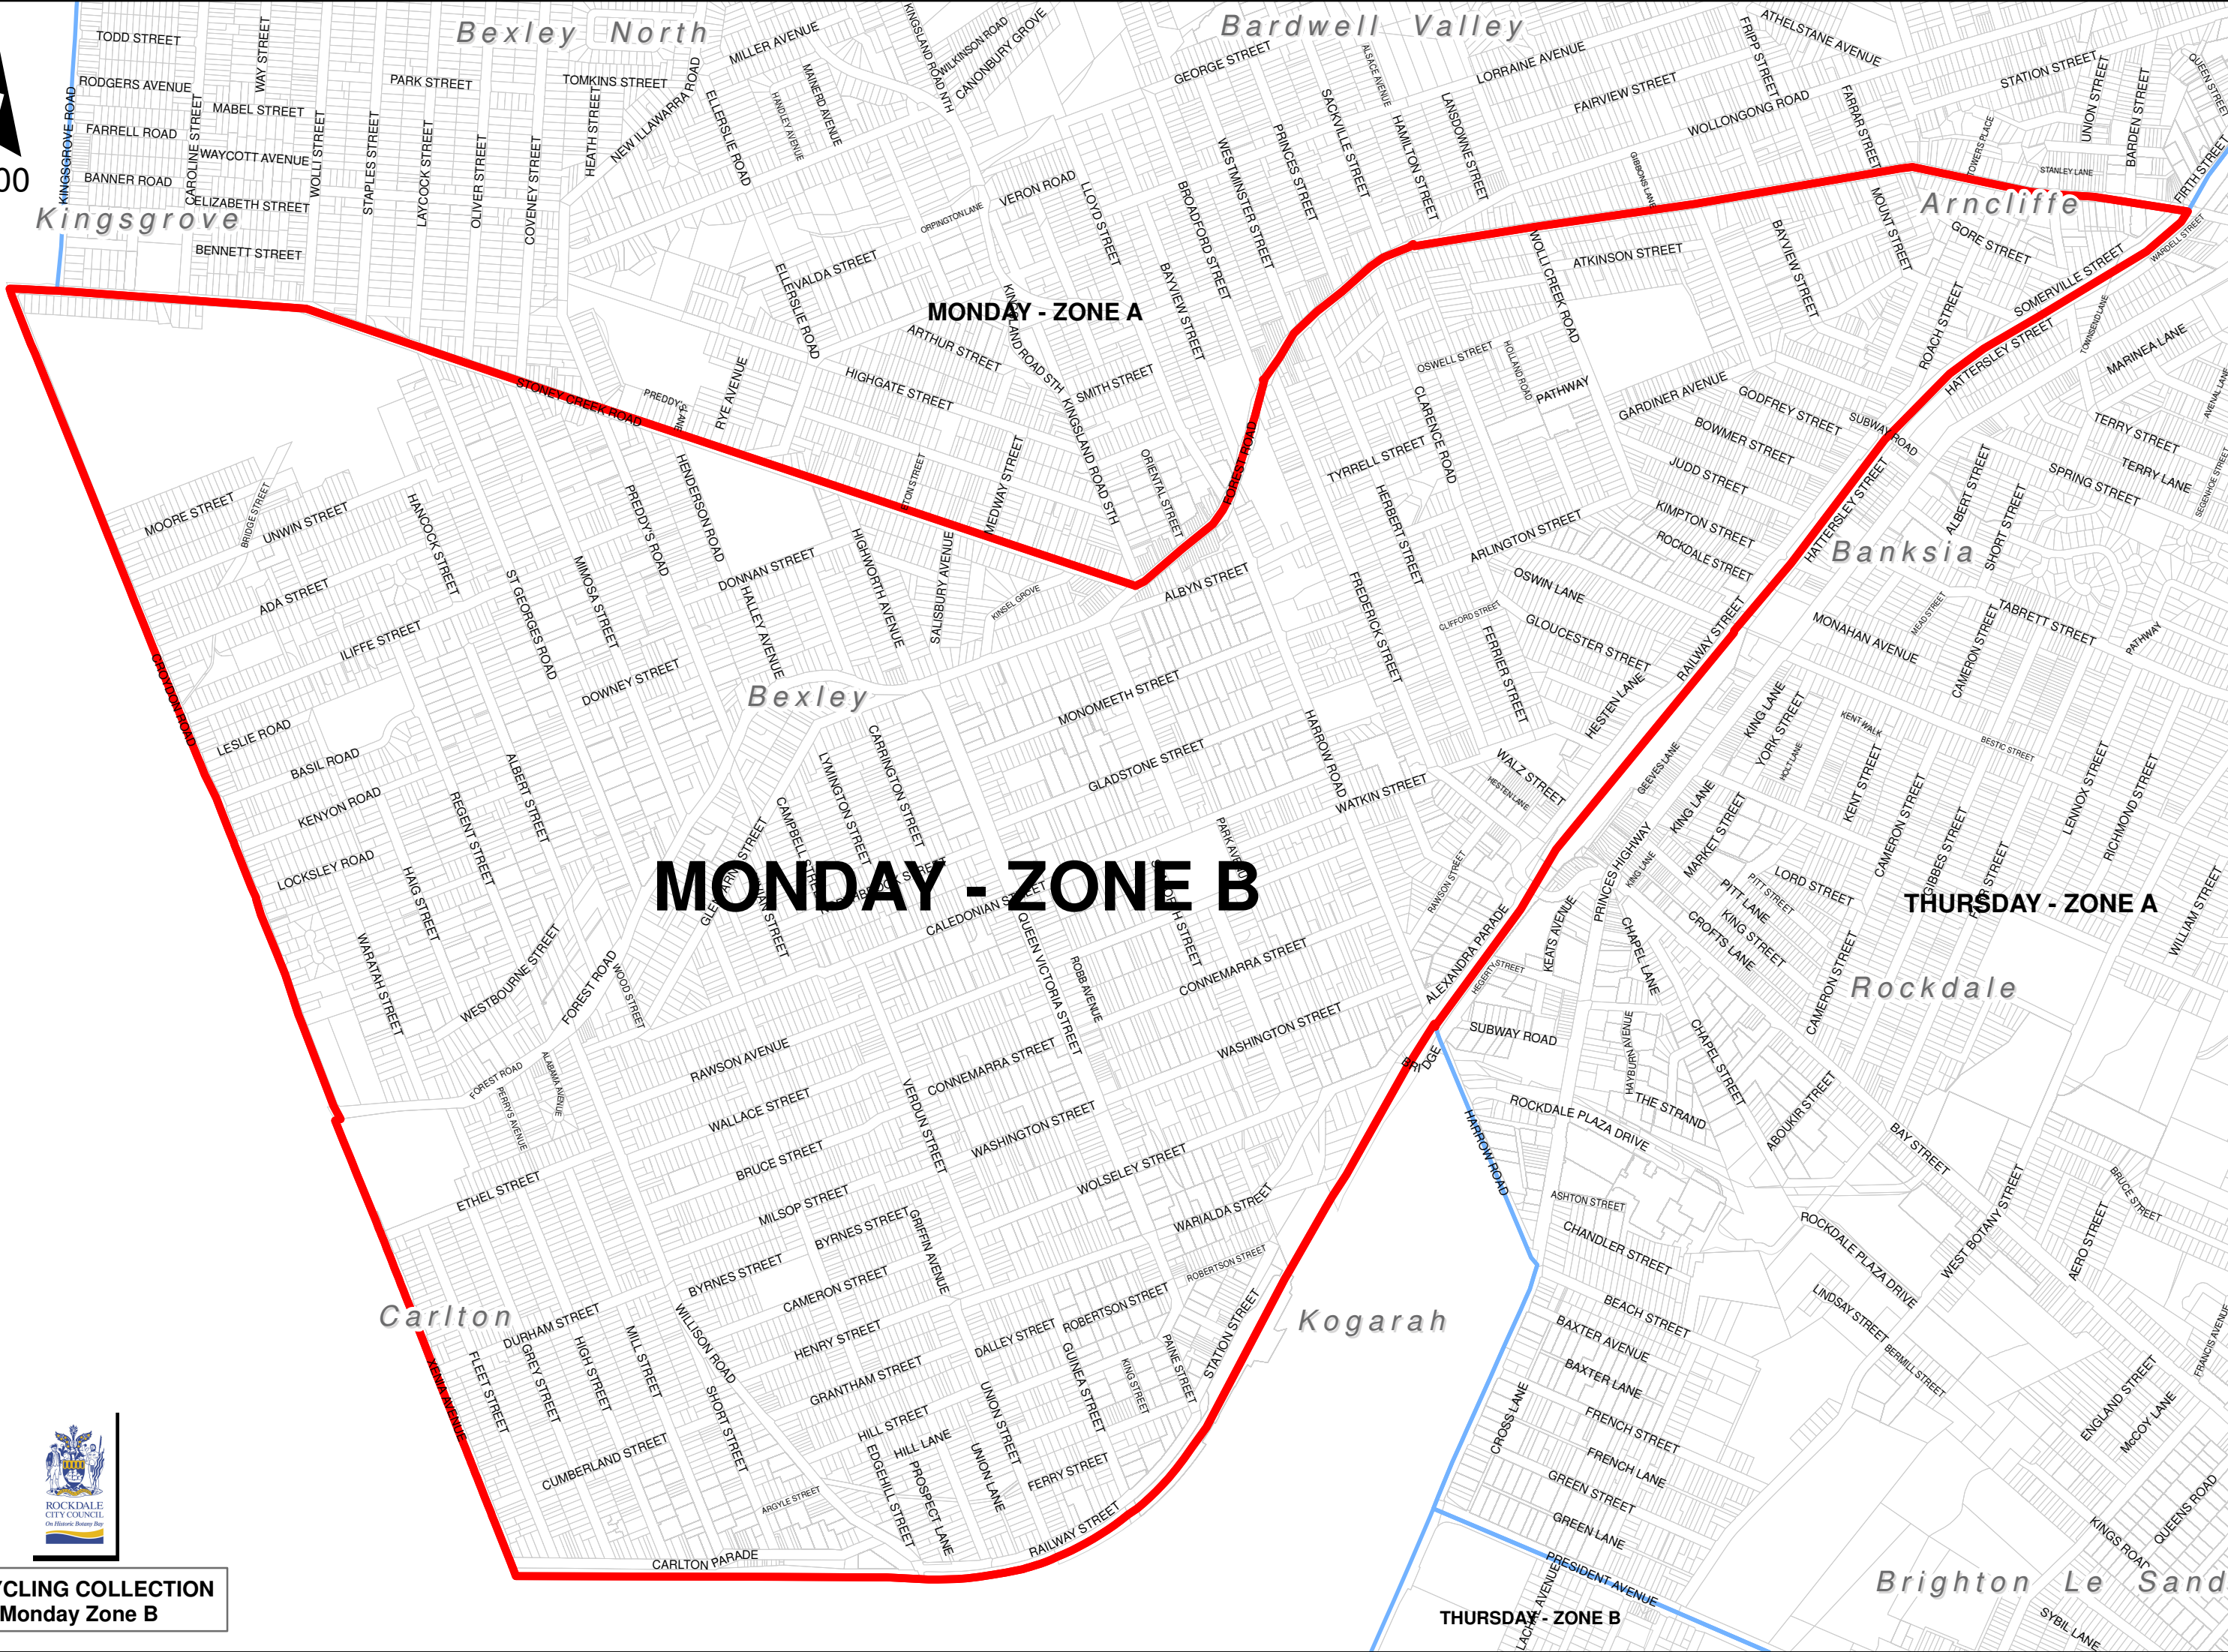

1:11,000

MONDAY - ZONE B

RECYCLING COLLECTION
Monday Zone B

ROCKDALE
CITY COUNCIL
On Historic Botany Bay